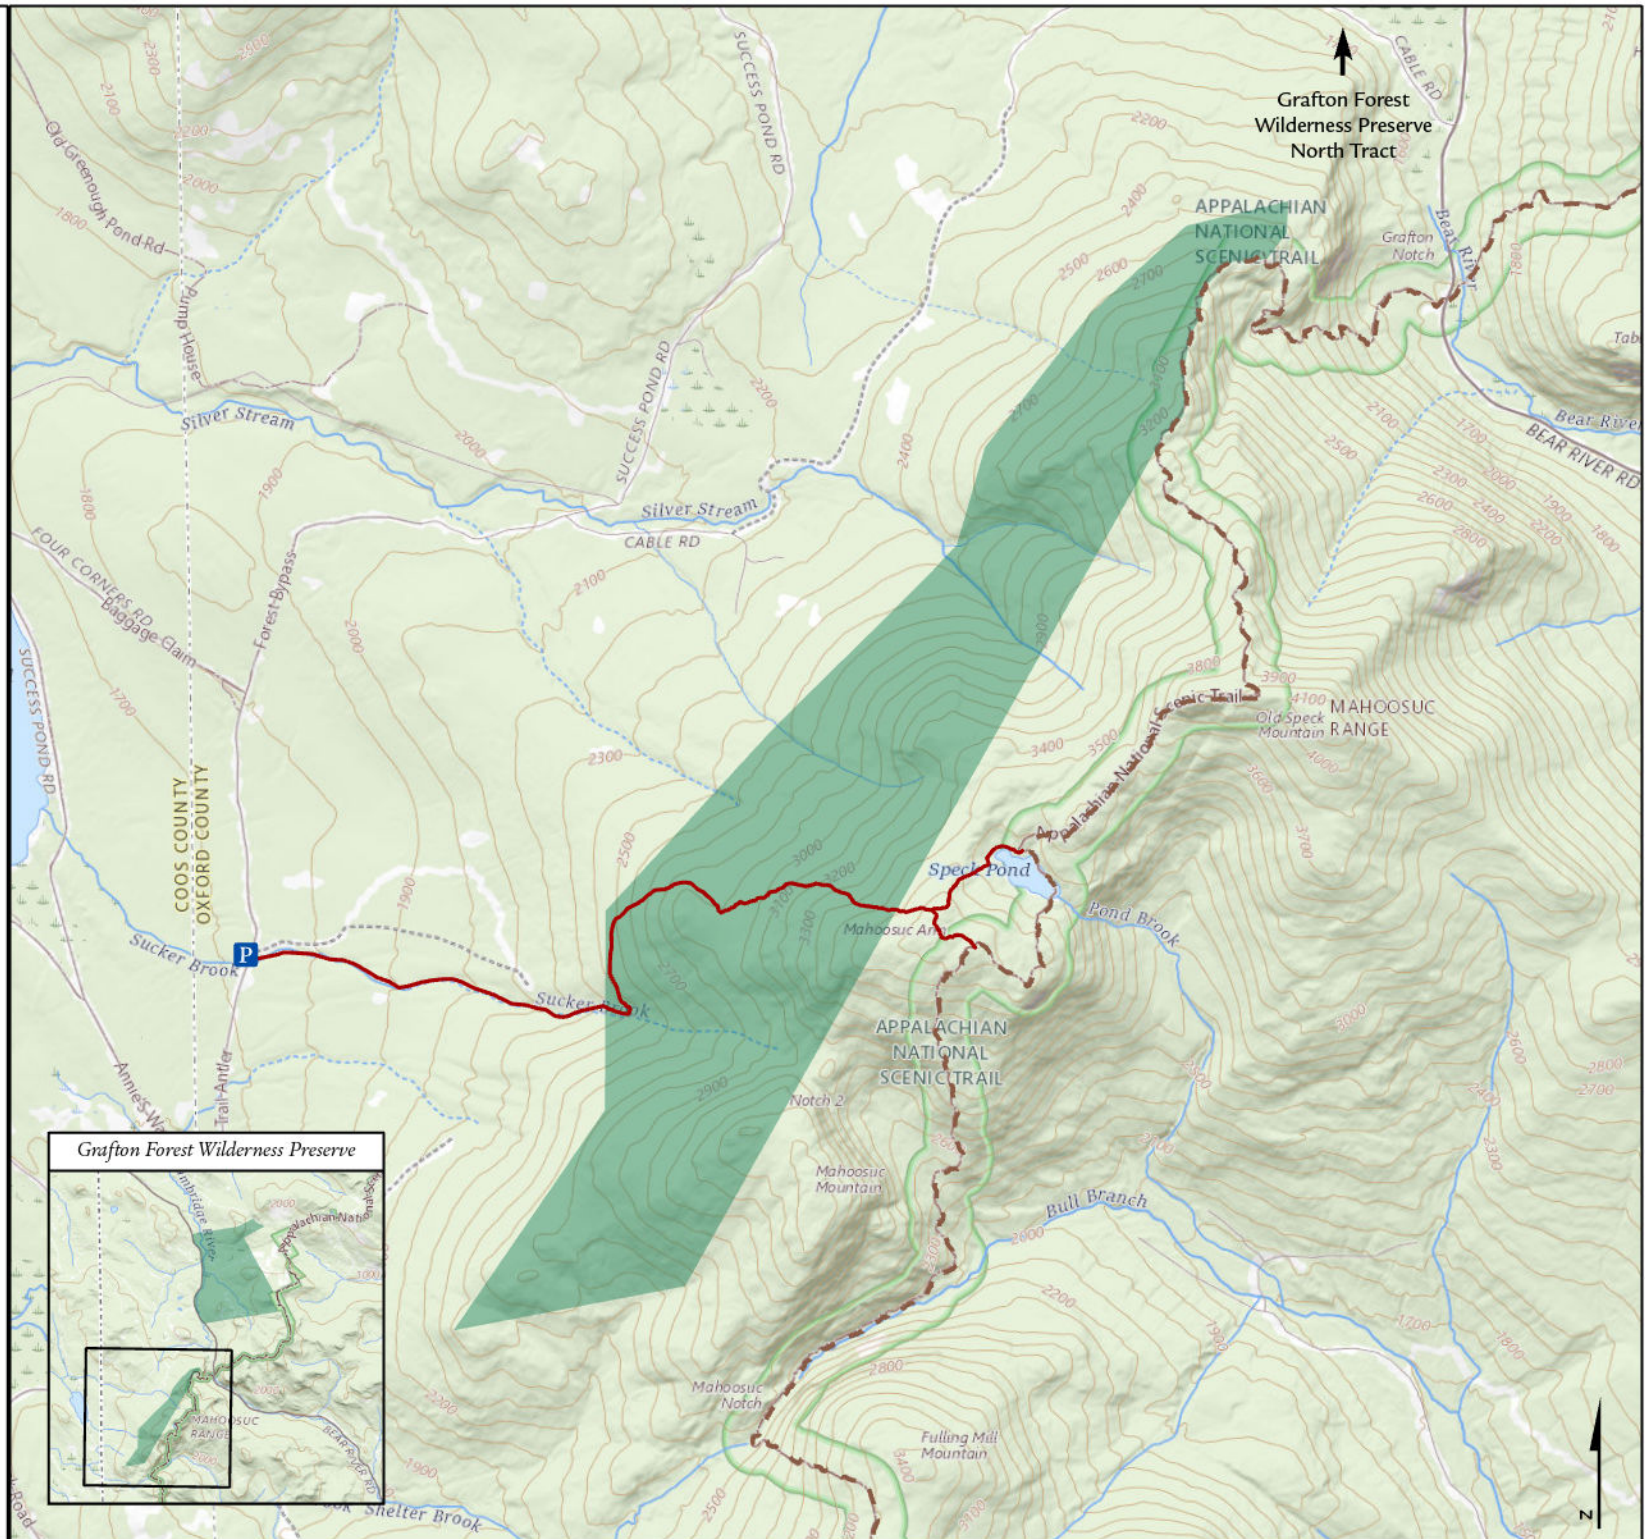

# Grafton Forest Wilderness Preserve

## South Tract

Grafton TWP, ME  
1,356 acres

-  Grafton Forest Wilderness Preserve
-  Speck Pond Trail
-  Appalachian Trail

Basemap Source: USGS National Map